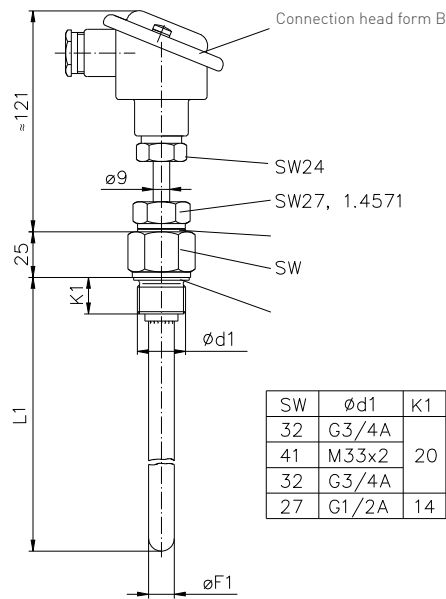

W12

Materials

Not in contact with media

Connection head Die-cast aluminium, silver painted

In contact with media

Process connection Stainless steel 1.4571

Protection tube Stainless steel 1.4571