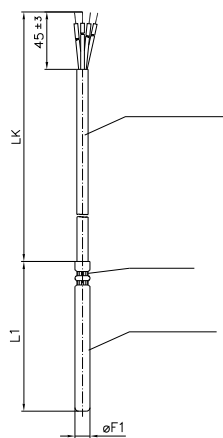

W04

Materials

In contact with media

Process connection

Protection tube

Stainless steel 1.4571

Stainless steel 1.4571