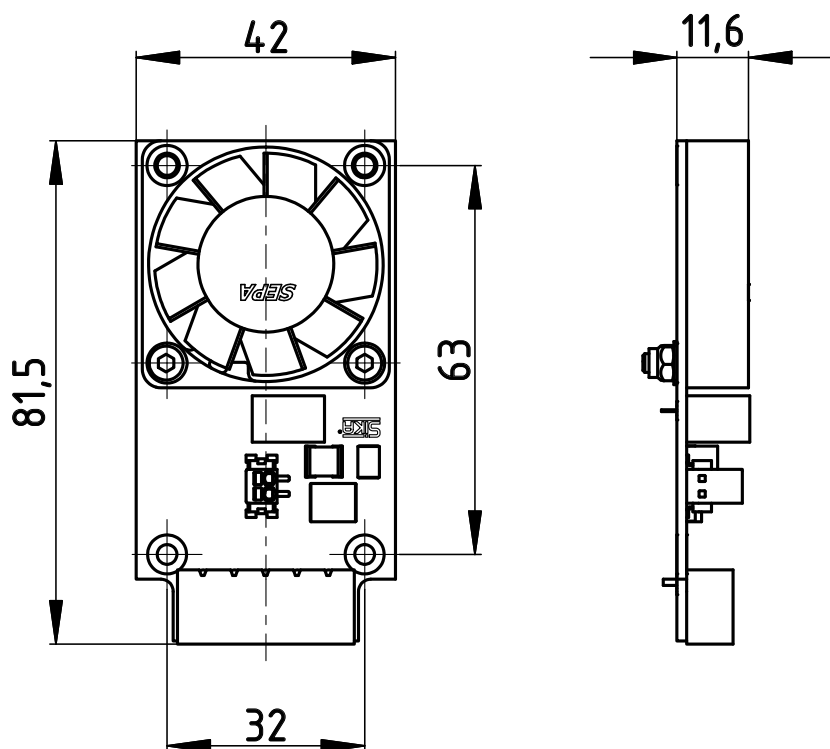

WTA

All dimensions in mm

Materials

In contact with media

Complete assembly

various

Order code

Type

WTA Modular room temperature sensor for rear wall mounting, actively ventilated

W0SQCOX0XXXRA

Архангельск (8182)63-90-72
Астана (7172)727-132
Астрахань (8512)99-46-04
Барнаул (3852)73-04-60
Белгород (4722)40-23-64
Брянск (4832)59-03-52
Владивосток (423)249-28-31
Волгоград (844)278-03-48
Вологда (8172)26-41-59
Воронеж (473)204-51-73
Екатеринбург (343)384-55-89
Иваново (4932)77-34-06

Ижевск (3412)26-03-58
Иркутск (395)279-98-46
Казань (843)206-01-48
Калининград (4012)72-03-81
Калуга (4842)92-23-67
Кемерово (3842)65-04-62
Киров (8332)68-02-04
Краснодар (861)203-40-90
Красноярск (391)204-63-61
Курск (4712)77-13-04
Липецк (4742)52-20-81
Киргизия (996)312-96-26-47

Магнитогорск (3519)55-03-13
Москва (495)268-04-70
Мурманск (8152)59-64-93
Набережные Челны (8552)20-53-41
Нижний Новгород (831)429-08-12
Новокузнецк (3843)20-46-81
Новосибирск (383)227-86-73
Омск (3812)21-46-40
Орел (4862)44-53-42
Оренбург (3532)37-68-04
Пенза (8412)22-31-16
Казахстан (772)734-952-31

Пермь (342)205-81-47
Ростов-на-Дону (863)308-18-15
Рязань (4912)46-61-64
Самара (846)206-03-16
Санкт-Петербург (812)309-46-40
Саратов (845)249-38-78
Севастополь (8692)22-31-93
Симферополь (3652)67-13-56
Смоленск (4812)29-41-54
Сочи (862)225-72-31
Ставрополь (8652)20-65-13
Таджикистан (992)427-82-92-69

Сургут (3462)77-98-35
Тверь (4822)63-31-35
Томск (3822)98-41-53
Тула (4872)74-02-29
Тюмень (3452)66-21-18
Ульяновск (8422)24-23-59
Уфа (347)229-48-12
Хабаровск (4212)92-98-04
Челябинск (351)202-03-61
Череповец (8202)49-02-64
Ярославль (4852)69-52-93

<https://sika.nt-rt.ru/> || skx@nt-rt.ru