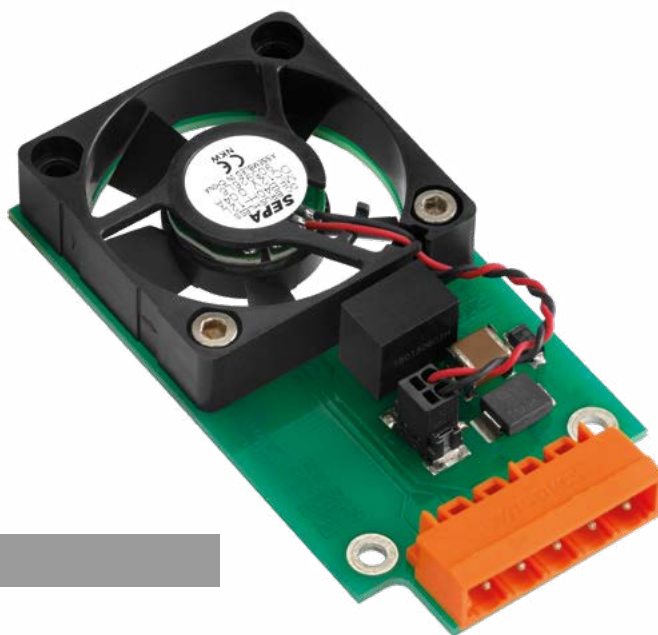

Temperature sensor WTA modular // actively ventilated // -40...85 °C

WTA

Your advantages

Type	WTA
	<ul style="list-style-type: none"> • For room temperature measurement in vehicles • Actively ventilated sensor elements → Enables hidden rear wall mounting combined with short response time • Two integrated sensor elements → Cost savings through variant reduction • Low noise fan → Passenger is not disturbed by fan noise • Very high vibration resistance → Reliable and durable operation • Type-tested according to DIN EN 50155

Technical data	
Type	Modular room temperature sensor for rear wall mounting, actively ventilated
Measuring range	-40...85 °C
Measuring medium	Ambient air (non-aggressive gases)
Dimensions [mm]	81.5 x 42 x approx. 11.6 (W x H x D)
Process connection	Drill holes 4 mm (optionally with customer-specific mounting plates)
Nominal pressure	n.a. [atmospheric pressure]
Medium temperature	-40...85 °C
Ambient temperature	-40...85 °C
Storage temperature	-25...70 °C
Degree of protection according to EN 60529	IP10

Electrical data	
Measuring element	1 x NTC 5k and 1 x NTC 2k
Measuring insert	Not interchangeable
Accuracy	NTC 5k@25 °C, 1 % (B25/85 = 3970 K ± 1 %) NTC 2k@25 °C, 1 % (B25/85 = 3200 K ± 1 %)
Electrical connection	Plug WAGO, 5-pin
Supply voltage	16...32 VDC