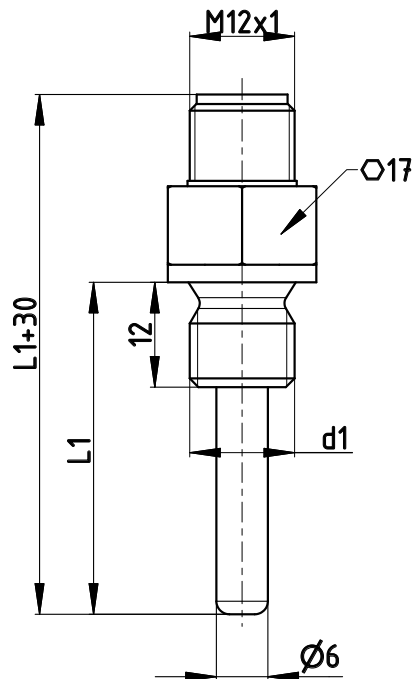

All dimensions in mm

Materials

In contact with media

Process connection

Plastic nipple made of glass fibre reinforced plastic (Ultramid A3X2G5)

Immersion tube

Stainless steel 1.4571

Order code

Type WGF

Resistance thermometer

W

Diameter

6 mm

06

Material

Stainless steel 1.4571

3

Sensor element

1 x Pt100 3-wire / class B

P31

1 x Pt1000 2-wire / Class B

P12

1 x 1-wire bus sensor with integrated protective circuit

E01

1 x NTC 5k

N01

Resistance thermometer / Class A

A..

Nominal length L1

38 mm

038

100 mm

100

Measuring insert

Not interchangeable

0

Electrical connection

Flange plug M12 x 1

R0

Process connection d1

M12 x 1.5

RGF

Example order number

W

06

3

P31

038

0

R0

RGF

Архангельск (8182)63-90-72
Астана (7172)727-132
Астрахань (8512)99-46-04
Барнаул (3852)73-04-60
Белгород (4722)40-23-64
Брянск (4832)59-03-52
Владивосток (423)249-28-31
Волгоград (844)278-03-48
Вологда (8172)26-41-59
Воронеж (473)204-51-73
Екатеринбург (343)384-55-89
Иваново (4932)77-34-06

Ижевск (3412)26-03-58
Иркутск (395)279-98-46
Казань (843)206-01-48
Калининград (4012)72-03-81
Калуга (4842)92-23-67
Кемерово (3842)65-04-62
Киров (8332)68-02-04
Краснодар (861)203-40-90
Красноярск (391)204-63-61
Курск (4712)77-13-04
Липецк (4742)52-20-81
Киргизия (996)312-96-26-47

Магнитогорск (3519)55-03-13
Москва (495)268-04-70
Мурманск (8152)59-64-93
Набережные Челны (8552)20-53-41
Новокузнецк (3843)20-46-81
Новосибирск (383)227-86-73
Омск (3812)21-46-40
Орел (4862)44-53-42
Оренбург (3532)37-68-04
Пенза (8412)22-31-16
Казахстан (772)734-952-31

Пермь (342)205-81-47
Ростов-на-Дону (863)308-18-15
Рязань (4912)46-61-64
Самара (846)206-03-16
Санкт-Петербург (812)309-46-40
Саратов (845)249-38-78
Севастополь (8692)22-31-93
Симферополь (3652)67-13-56
Смоленск (4812)29-41-54
Сочи (862)225-72-31
Ставрополь (8652)20-65-13
Таджикистан (992)427-82-92-69

Сургут (3462)77-98-35
Тверь (4822)63-31-35
Томск (3822)98-41-53
Тула (4872)74-02-29
Тюмень (3452)66-21-18
Ульяновск (8422)24-23-59
Уфа (347)229-48-12
Хабаровск (4212)92-98-04
Челябинск (351)202-03-61
Череповец (8202)49-02-64
Ярославль (4852)69-52-93