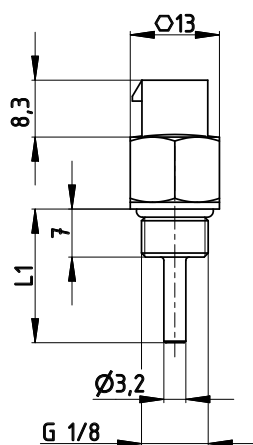

WFI

Materials

In contact with media

Process connection

Edelstahl 1.4571 / 1.4404

Protection tube

Edelstahl 1.4571 / 1.4404

Seal

EPDM; WRAS-, KTW-, W270 approval