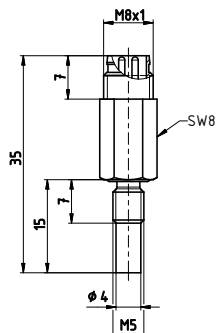

WM8

Materials

In contact with media

Process connection

Stainless steel 1.4571

Protection tube

Stainless steel 1.4571