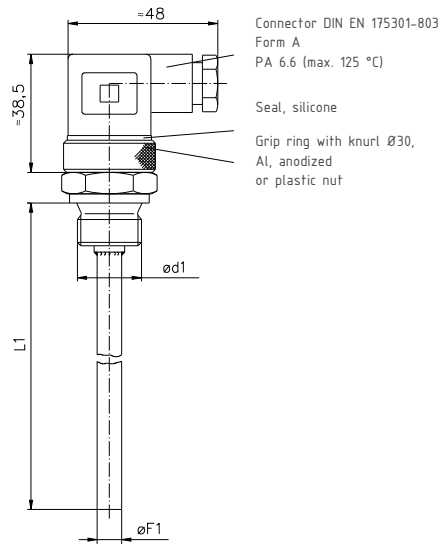

W30

Materials

Not in contact with media

Connection head	Plastic PA66 (Max. 125 °C)

In contact with media

Process connection	Stainless steel 1.4571

Protection tube	Stainless steel 1.4571