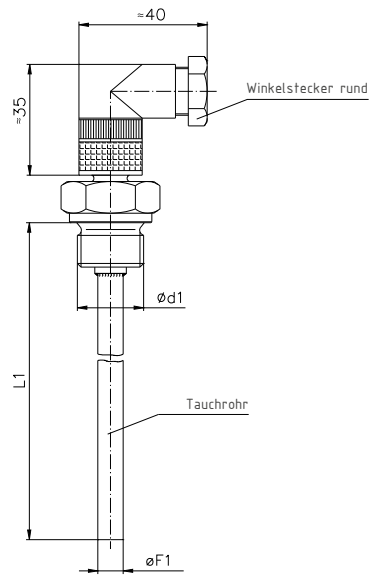

W08

Materials

Not in contact with media

Connection head

Plastic PP or die-cast aluminium, silver painted

In contact with media

Process connection

Stainless steel 1.4571

Protection tube

Stainless steel 1.4571