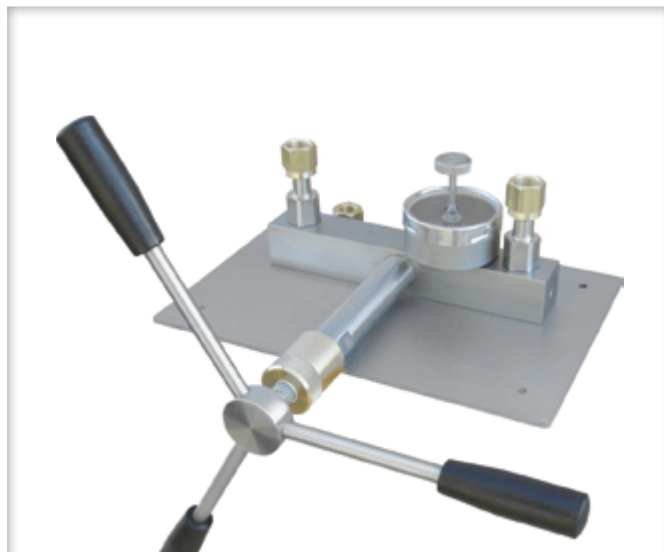

Hydraulic // 0...1400 bar

P700.T Basic

P700.G / P1000.G Basic

Your advantages

Type	P700.T	P700.G2 / P700.GW / P1000.GW / P1400.G
	<ul style="list-style-type: none"> • Simultaneous calibration of several test samples thanks to large tank volume • Fast pressure generation with low effort 	<ul style="list-style-type: none"> • Oil-free pressure generation up to 1000 bar • Simple and fast pressure generation with smooth-running spindle

Technical data

Type	P700.T	P700.G2	P700.GW	P1000.GW	P1400.G
Version	Lever pump	Spindle pump			
Pressure range	0...700 bar	0...700 bar	0...700 bar	0...1000 bar	0...1400 bar
Pressure medium	Hydraulic oil		Demineralized water		Hydraulic oil
Connections					
Reference pressure gauge	G $\frac{1}{4}$	G $\frac{3}{8}$ left, G $\frac{1}{4}$, G $\frac{1}{2}$			
Test sample	G $\frac{1}{4}$ with quick coupling and pressure hose (1 m)	G $\frac{3}{8}$ left, G $\frac{1}{4}$, G $\frac{3}{8}$, G $\frac{1}{2}$			
Basic					
Dimensions	Approx. 500 x 110 x 160 mm	Approx. 340 x 225 x 130 mm			
Weight	Approx. 5.6 kg	Approx. 9.9 kg			
Solid					
Dimensions (case)	Approx. 575 x 470 x 230 mm	Approx. 450 x 370 x 150 mm			
Weight	Approx. 10.2 kg	Approx. 12.6 kg			
+ Adapter kit	Stainless steel, G $\frac{1}{8}$, G $\frac{1}{4}$, G $\frac{3}{8}$, G $\frac{1}{2}$, $\frac{1}{8}$ NPT, $\frac{1}{4}$ NPT, $\frac{1}{2}$ NPT, M12 x 1.5, M20 x 1.5, G $\frac{1}{8}$, G $\frac{1}{4}$				
+ Seal kit	PA flat gaskets and O-rings				