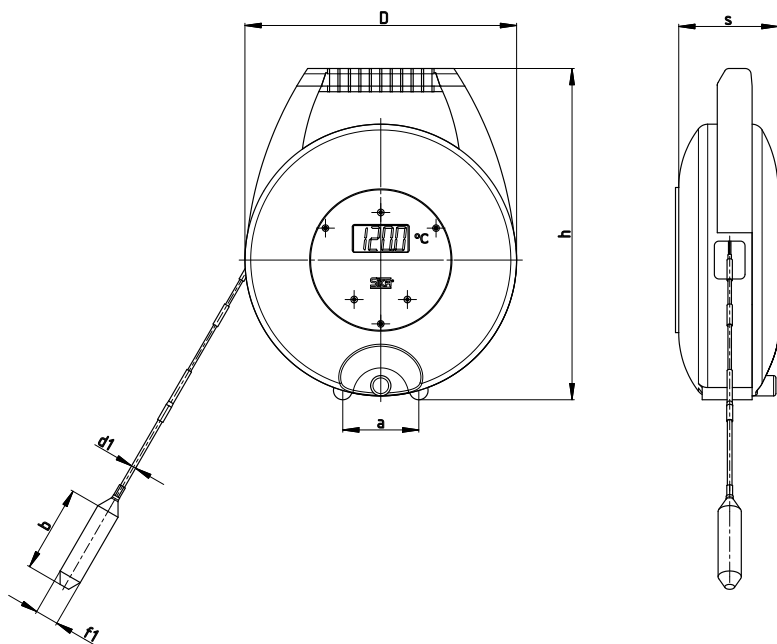

Dimensions [mm]	f1	b	d1	a	D	h	s
ETC	20	75	4	65.5	234	285.3	85.5

Material

Not in contact with medium

Housing

PP plastic, aluminium, glass front window

In contact with medium

Immersion tube

Stainless steel 1.4571

Order code

Type

ETC

Order number

ETCTPO00350004

Архангельск (8182)63-90-72
Астана (7172)727-132
Астрахань (8512)99-46-04
Барнаул (3852)73-04-60
Белгород (4722)40-23-64
Брянск (4832)59-03-52
Владивосток (423)249-28-31
Волгоград (844)278-03-48
Вологда (8172)26-41-59
Воронеж (473)204-51-73
Екатеринбург (343)384-55-89
Иваново (4932)77-34-06

Ижевск (3412)26-03-58
Иркутск (395)279-98-46
Казань (843)206-01-48
Калининград (4012)72-03-81
Калуга (4842)92-23-67
Кемерово (3842)65-04-62
Киров (8332)68-02-04
Краснодар (861)203-40-90
Красноярск (391)204-63-61
Курск (4712)77-13-04
Липецк (4742)52-20-81
Киргизия (996)312-96-26-47

Магнитогорск (3519)55-03-13
Москва (495)268-04-70
Мурманск (8152)59-64-93
Набережные Челны (8552)20-53-41
Нижний Новгород (831)429-08-12
Новокузнецк (3843)20-46-81
Новосибирск (383)227-86-73
Омск (3812)21-46-40
Орел (4862)44-53-42
Оренбург (3532)37-68-04
Пенза (8412)22-31-16
Казахстан (772)734-952-31

Пермь (342)205-81-47
Ростов-на-Дону (863)308-18-15
Рязань (4912)46-61-64
Самара (846)206-03-16
Санкт-Петербург (812)309-46-40
Саратов (845)249-38-78
Севастополь (8692)22-31-93
Симферополь (3652)67-13-56
Смоленск (4812)29-41-54
Сочи (862)225-72-31
Ставрополь (8652)20-65-13
Таджикистан (992)427-82-92-69

Сургут (3462)77-98-35
Тверь (4822)63-31-35
Томск (3822)98-41-53
Тула (4872)74-02-29
Тюмень (3452)66-21-18
Ульяновск (8422)24-23-59
Уфа (347)229-48-12
Хабаровск (4212)92-98-04
Челябинск (351)202-03-61
Череповец (8202)49-02-64
Ярославль (4852)69-52-93

<https://sika.nt-rt.ru/> || skx@nt-rt.ru