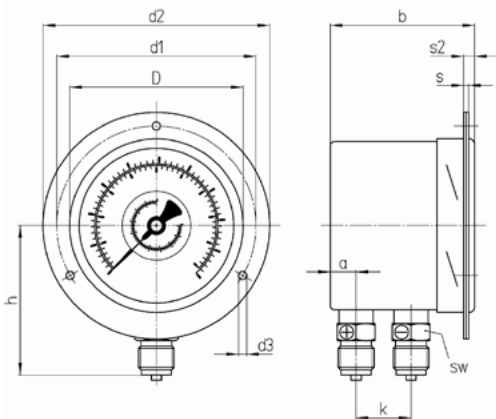

With front flange, unfilled*

Parallel one behind the other