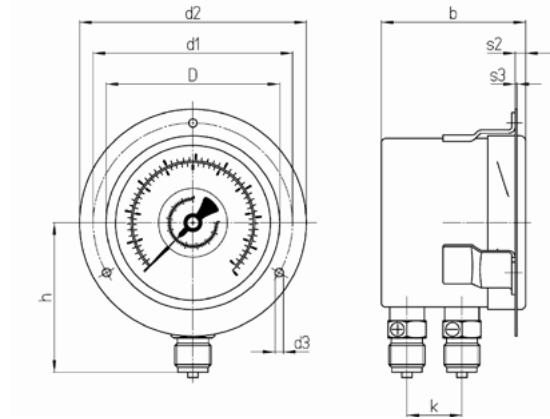

With front flange, filled**

Parallel one behind the other

* Unfilled version with fixed front mounting flange with oval holes and separate trim ring.

** Filled version with lugs welded to the case and separate trim ring.

Dimensions [mm]

NS	D	d1	d2	d3	a	a1	b	b1	c	c1	c2	c3
100	100	116	132	4.8	15	19	85	89	6	3	20	19
160	160	178	196	5.8	33	37	104	106.5	6	3	20	19

Dimensions [mm]

NS	G	G1	h^{z1}	h1^{z1}	k	SW	s	s1	s2	s3	Weight [kg] (approx)***	
											unfilled	filled
100	G½ B	½ NPT	87	86	32	22	2	6	6	1	0.90	1.50
160	G½ B	½ NPT	117	116	32	22	2	6	6	1	1.50	3.50

*** Data applies to versions without mounting flange