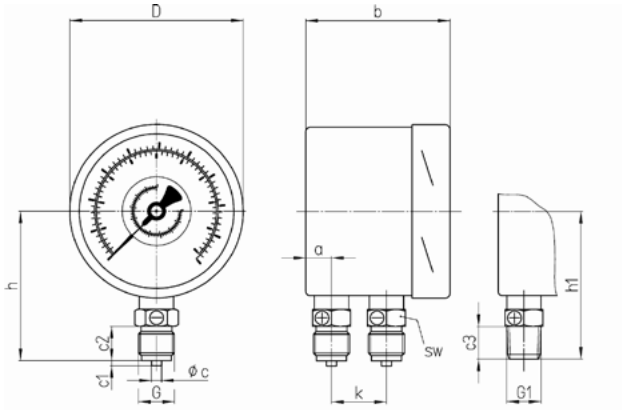

Types and dimensions

Without mounting flange

Parallel one behind the other