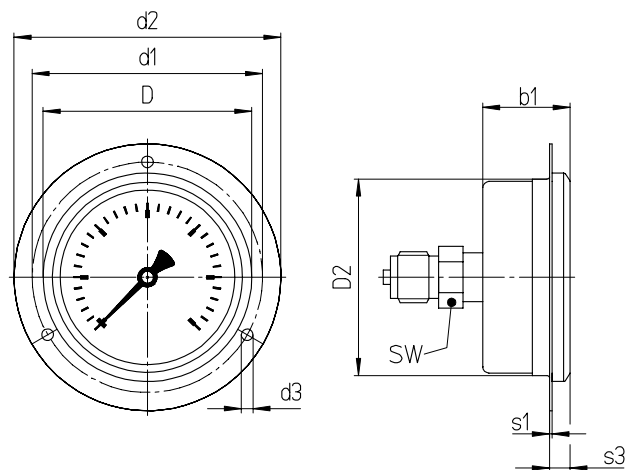

<https://sika.nt-rt.ru/> || skx@nt-rt.ru

Types and dimensions

Bottom connection

Bottom connection with rear flange

Lower back connection*

Center back connection with front flange

* Nominal size 80 mm has connection at centre back

Dimensions [mm]

NS	D	D1	a	a1	b	b1	b2	c	c1	c2	d1	d2	d3	e	G	g	h	s	s1	s3	SW
63	67	62	10	13	33	37	36	5	2	13	75	85	3.6	18	G $\frac{1}{4}$ B	60	54	5	1	9.5	14
80	86	79	16	19	41.5	36	44	6	3	20	95	110	4.8		G $\frac{1}{2}$ B	74	76	5	1	9	22
100	106	99	20	23.5	54	54	57.5	6	3	20	116	132	4.8	30	G $\frac{1}{2}$ B	96	87	6	1	11.5	22