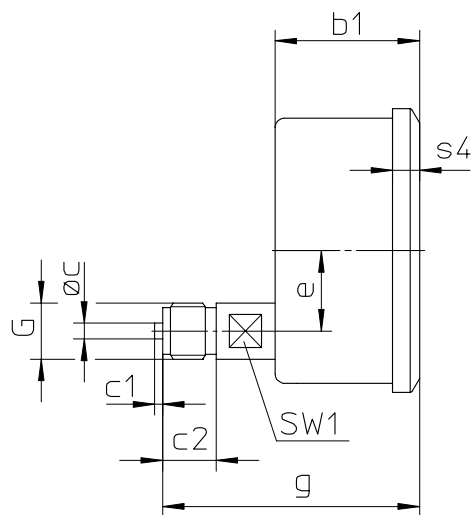

<https://sika.nt-rt.ru/> || skx@nt-rt.ru

Types and dimensions

Bottom connection

Bottom connection with rear flange

Lower back connection*

Center back connection with front flange

* Nominal size 80 mm has connection at centre back

Dimensions [mm]

NS	D	D1	a	a1	b	b1	b2	c	c1	c2	d1	d2	d3	e	G	g	h	s	s1	s3	SW
63	67	62	10	13	33	37	36	5	2	13	75	85	3.6	18	G $\frac{1}{4}$ B	60	54	5	1	9.5	14
80	86	79	16	19	41.5	36	44	6	3	20	95	110	4.8		G $\frac{1}{2}$ B	74	76	5	1	9	22
100	106	99	20	23.5	54	54	57.5	6	3	20	116	132	4.8	30	G $\frac{1}{2}$ B	96	87	6	1	11.5	22