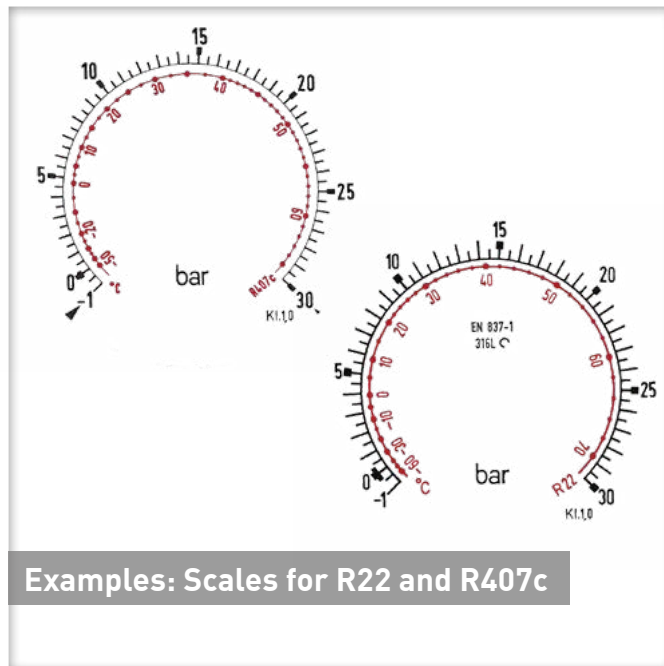

Examples: Scales for R22 and R407c

Your advantages

Type	MREG-K
	• Suitable for outdoor use - Closed system (IP65) • Case complete stainless steel • Without electrical auxiliary power

Technical data

Type	MREG-K
Version	Crimped-on ring case
Nominal size	63 mm, 80 mm, 100 mm
Accuracy acc. EN 13190	EN 837-1, class 1.0 and class 1.6 (for nominal size 63 mm)
Medium / Application	Refrigerants
Process connection	Thread see table, brass or stainless steel
Measurement system	Bourdon spring bronze, optional stainless steel
Degree of protection according to EN 60529	IP65
Ambient temperature	-40 to 60 °C [-20 to 60 °C with case filling]
Storage temperature	-40 to 70 °C [-20 to 70 °C with case filling]
Nominal use temperature acc. EN 13190	20 °C
Pressure load capacity	Of full-scale value
→ Resting load	75 %
→ Dynamic load	65 %
→ Overload	Max.

Архангельск (8182)63-90-72
Астана (7172)727-132
Астрахань (8512)99-46-04
Барнаул (3852)73-04-60
Белгород (4722)40-23-64
Брянск (4832)59-03-52
Владивосток (423)249-28-31
Волгоград (844)278-03-48
Вологда (8172)26-41-59
Воронеж (473)204-51-73
Екатеринбург (343)384-55-89
Иваново (4932)77-34-06

Ижевск (3412)26-03-58
Иркутск (395)279-98-46
Казань (843)206-01-48
Калининград (4012)72-03-81
Калуга (4842)92-23-67
Кемерово (3842)65-04-62
Киров (8332)68-02-04
Краснодар (861)203-40-90
Красноярск (391)204-63-61
Курск (4712)77-13-04
Липецк (4742)52-20-81
Киргизия (996)312-96-26-47

Магнитогорск (3519)55-03-13
Москва (495)268-04-70
Мурманск (8152)59-64-93
Набережные Челны (8552)20-53-41
Нижний Новгород (831)429-08-12
Новокузнецк (3843)20-46-81
Новосибирск (383)227-86-73
Омск (3812)21-46-40
Орел (4862)44-53-42
Оренбург (3532)37-68-04
Пенза (8412)22-31-16
Казахстан (772)734-952-31

Пермь (342)205-81-47
Ростов-на-Дону (863)308-18-15
Рязань (4912)46-61-64
Самара (846)206-03-16
Санкт-Петербург (812)309-46-40
Саратов (845)249-38-78
Севастополь (8692)22-31-93
Симферополь (3652)67-13-56
Смоленск (4812)29-41-54
Сочи (862)225-72-31
Ставрополь (8652)20-65-13
Таджикистан (992)427-82-92-69

Сургут (3462)77-98-35
Тверь (4822)63-31-35
Томск (3822)98-41-53
Тула (4872)74-02-29
Тюмень (3452)66-21-18
Ульяновск (8422)24-23-59
Уфа (347)229-48-12
Хабаровск (4212)92-98-04
Челябинск (351)202-03-61
Череповец (8202)49-02-64
Ярославль (4852)69-52-93

<https://sika.nt-rt.ru/> || skx@nt-rt.ru