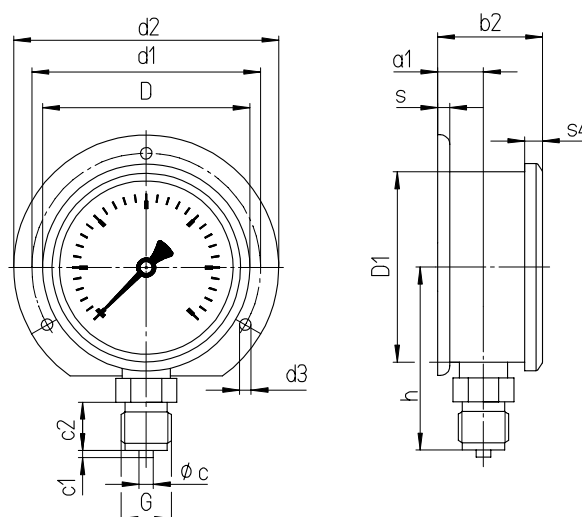

<https://sika.nt-rt.ru/> || skx@nt-rt.ru

Types and dimensions

Bottom connection

Bottom connection with rear flange

Lower back connection*

Center back connection with front flange

* Nominal size 80 mm has connection at centre back

Dimensions [mm]

NS	D	D1	a	a1	b	b1	b2	c	c1	c2	d1	d2	d3	e	G	g	h	s	s1	s3	SW
63	67	62	10	13	33	37	36	5	2	13	75	85	3.6	18	G $\frac{1}{4}$ B	60	54	5	1	9.5	14
80	86	79	16	19	41.5	36	44	6	3	20	95	110	4.8		G $\frac{1}{2}$ B	74	76	5	1	9	22
100	106	99	20	23.5	54	54	57.5	6	3	20	116	132	4.8	30	G $\frac{1}{2}$ B	96	87	6	1	11.5	22