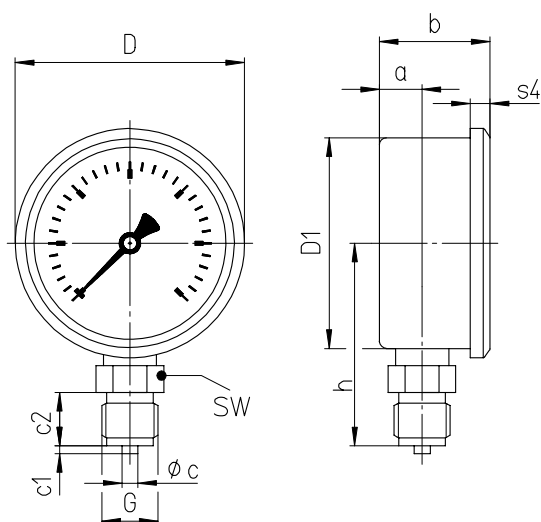

Types and dimensions

Bottom connection