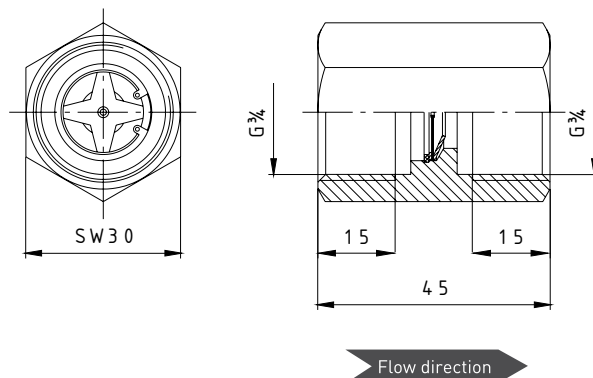

VB20

Materials in contact with fluid

Type	VB15	VB20
Pipe section	Brass CW617N or stainless steel 1.4571	Brass CW617N or stainless steel 1.4305
Inner parts	EPDM, Hostaform C POM, stainless steel 1.4422	Stainless steel 1.4310 / 1.4301 / A2

Order code

Set value		
3 l/min	VB1503SR	
4 l/min	VB1504SR	
6 l/min	VB1506SR	
7 l/min	VB1507SR	
8 l/min	VB1508SR	
10 l/min	VB1510SR	
12 l/min	VB1512SR	
Material		
Brass		MS1
Stainless steel		VA1
Example order number	VB1503SR	MS1

Order code

Set value		
1 l/min	VB2001ER	
2 l/min	VB2002ER	
Requested set value in steps of 1 l/min		
30 l/min	VB2030ER	
Material		
Brass		MS3
Stainless steel		VA3
Example order number	VB2001ER	MS3

Архангельск (8182)63-90-72
Астана (7172)727-132
Астрахань (8512)99-46-04
Барнаул (3852)73-04-60
Белгород (4722)40-23-64
Брянск (4832)59-03-52
Владивосток (423)249-28-31
Волгоград (844)278-03-48
Вологда (8172)26-41-59
Воронеж (473)204-51-73
Екатеринбург (343)384-55-89
Иваново (4932)77-34-06

Ижевск (3412)26-03-58
Иркутск (395)279-98-46
Казань (843)206-01-48
Калининград (4012)72-03-81
Калуга (4842)92-23-67
Кемерово (3842)65-04-62
Киров (8332)68-02-04
Краснодар (861)203-40-90
Красноярск (391)204-63-61
Курск (4712)77-13-04
Липецк (4742)52-20-81
Киргизия (996)312-96-26-47

Магнитогорск (3519)55-03-13
Москва (495)268-04-70
Мурманск (8152)59-64-93
Набережные Челны (8552)20-53-41
Нижний Новгород (831)429-08-12
Новокузнецк (3843)20-46-81
Новосибирск (383)227-86-73
Омск (3812)21-46-40
Орел (4862)44-53-42
Оренбург (3532)37-68-04
Пенза (8412)22-31-16
Казахстан (772)734-952-31

Пермь (342)205-81-47
Ростов-на-Дону (863)308-18-15
Рязань (4912)46-61-64
Самара (846)206-03-16
Санкт-Петербург (812)309-46-40
Саратов (845)249-38-78
Севастополь (8692)22-31-93
Симферополь (3652)67-13-56
Смоленск (4812)29-41-54
Сочи (862)225-72-31
Ставрополь (8652)20-65-13
Таджикистан (992)427-82-92-69

Сургут (3462)77-98-35
Тверь (4822)63-31-35
Томск (3822)98-41-53
Тула (4872)74-02-29
Тюмень (3452)66-21-18
Ульяновск (8422)24-23-59
Уфа (347)229-48-12
Хабаровск (4212)92-98-04
Челябинск (351)202-03-61
Череповец (8202)49-02-64
Ярославль (4852)69-52-93

<https://sika.nt-rt.ru/> || skx@nt-rt.ru