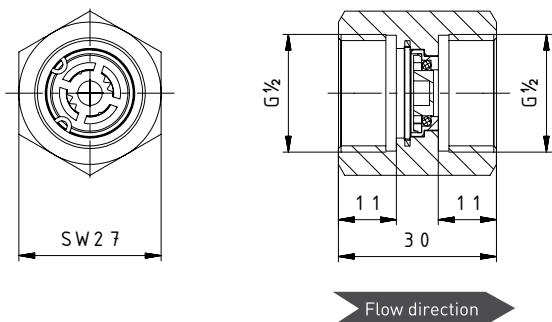

VB15

VB20

Materials in contact with fluid

Type	VB15	VB20
Pipe section	Brass CW617N or stainless steel 1.4571	Brass CW617N or stainless steel 1.4305
Inner parts	EPDM, Hostaform C POM, stainless steel 1.4422	Stainless steel 1.4310 / 1.4301 / A2

Order code

Set value		
3 l/min	VB1503SR	
4 l/min	VB1504SR	
6 l/min	VB1506SR	
7 l/min	VB1507SR	
8 l/min	VB1508SR	
10 l/min	VB1510SR	
12 l/min	VB1512SR	
Material		
Brass		MS1
Stainless steel		VA1
Example order number	VB1503SR	MS1

Order code

Set value		
1 l/min	VB2001ER	
2 l/min	VB2002ER	
Requested set value in steps of 1 l/min		
30 l/min	VB2030ER	
Material		
Brass		MS3
Stainless steel		VA3
Example order number	VB2001ER	MS3

Архангельск (8182)63-90-72
Астана (7172)727-132
Астрахань (8512)99-46-04
Барнаул (3852)73-04-60
Белгород (4722)40-23-64
Брянск (4832)59-03-52
Владивосток (423)249-28-31
Волгоград (844)278-03-48
Вологда (8172)26-41-59
Воронеж (473)204-51-73
Екатеринбург (343)384-55-89
Иваново (4932)77-34-06

Ижевск (3412)26-03-58
Иркутск (395)279-98-46
Казань (843)206-01-48
Калининград (4012)72-03-81
Калуга (4842)92-23-67
Кемерово (3842)65-04-62
Киров (8332)68-02-04
Краснодар (861)203-40-90
Красноярск (391)204-63-61
Курск (4712)77-13-04
Липецк (4742)52-20-81
Киргизия (996)312-96-26-47

Магнитогорск (3519)55-03-13
Москва (495)268-04-70
Мурманск (8152)59-64-93
Набережные Челны (8552)20-53-41
Нижний Новгород (831)429-08-12
Новокузнецк (3843)20-46-81
Новосибирск (383)227-86-73
Омск (3812)21-46-40
Орел (4862)44-53-42
Оренбург (3532)37-68-04
Пенза (8412)22-31-16
Казахстан (772)734-952-31