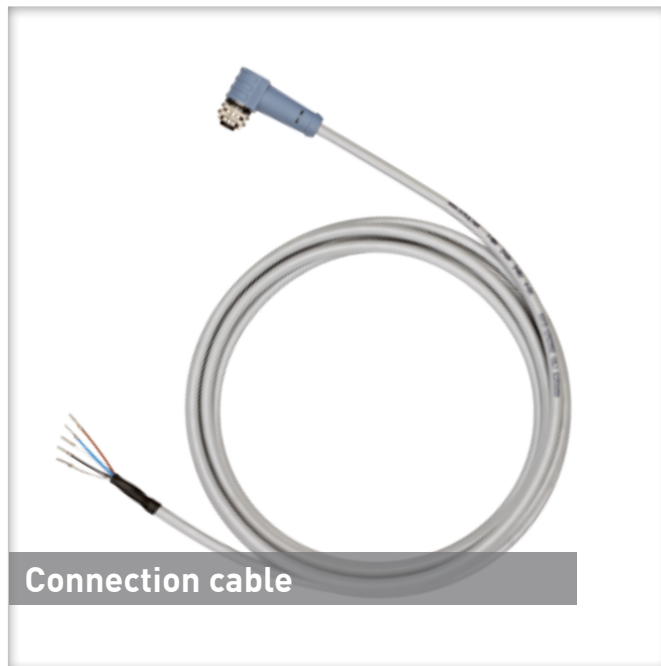

Accessories

Cable socket with two LEDs

Connection cable

Order code			
Accessories		Length	Order number
	Connection cable with 4-pin cable socket M12 x 1, sheathing material PUR, shielded, (T _{max} = 80 °C) - UL-approval	3 m 5 m 10 m	XVT2053 XVT2009 XVT2070
	4-pin cable socket M12 x 1 angle type, unassembled		VT1331
	Cable socket with two LEDs Switching voltage 24...230 V AC/DC ±20 % Ambient temperature -20...70 °C for retrofit / replacement of cable socket without LED		XVH958