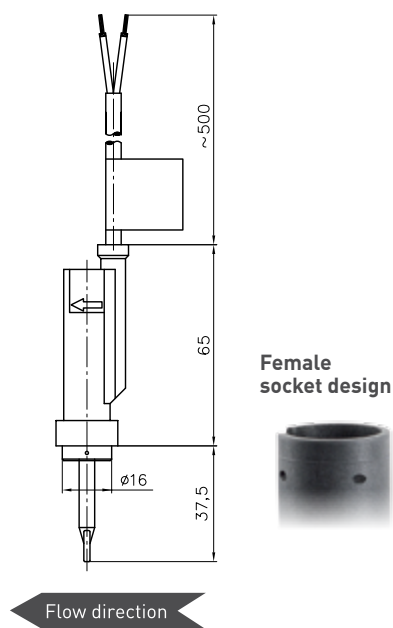

Materials in contact with fluid

Body	PPE+PS Noryl™ 30 % glasfaserverstärkt
Paddle	PPE+PS Noryl™ 30 % glasfaserverstärkt
Pin	Edelstahl 1.4571
Magnet	Hartferrit
O-Ring	EPDM

Order code			
Type			
VKX15		VKX15M2P2	
Switching voltage			
230 VAC, 48 VDC			AP
24 VAC, 42 VDC			BP
Process connection			
Push-In for manifold mounting			H10
Example order number		VKX15M2P2	AP H10

Архангельск (8182)63-90-72
Астана (7172)727-132
Астрахань (8512)99-46-04
Барнаул (3852)73-04-60
Белгород (4722)40-23-64
Брянск (4832)59-03-52
Владивосток (423)249-28-31
Волгоград (844)278-03-48
Вологда (8172)26-41-59
Воронеж (473)204-51-73
Екатеринбург (343)384-55-89
Иваново (4932)77-34-06

Ижевск (3412)26-03-58
Иркутск (395)279-98-46
Казань (843)206-01-48
Калининград (4012)72-03-81
Калуга (4842)92-23-67
Кемерово (3842)65-04-62
Киров (8332)68-02-04
Краснодар (861)203-40-90
Красноярск (391)204-63-61
Курск (4712)77-13-04
Липецк (4742)52-20-81
Киргизия (996)312-96-26-47

Магнитогорск (3519)55-03-13
Москва (495)268-04-70
Мурманск (8152)59-64-93
Набережные Челны (8552)20-53-41
Нижний Новгород (831)429-08-12
Новокузнецк (3843)20-46-81
Новосибирск (383)227-86-73
Омск (3812)21-46-40
Орел (4862)44-53-42
Оренбург (3532)37-68-04
Пенза (8412)22-31-16
Казахстан (772)734-952-31

Пермь (342)205-81-47
Ростов-на-Дону (863)308-18-15
Рязань (4912)46-61-64
Самара (846)206-03-16
Санкт-Петербург (812)309-46-40
Саратов (845)249-38-78
Севастополь (8692)22-31-93
Симферополь (3652)67-13-56
Смоленск (4812)29-41-54
Сочи (862)225-72-31
Ставрополь (8652)20-65-13
Таджикистан (992)427-82-92-69

Сургут (3462)77-98-35
Тверь (4822)63-31-35
Томск (3822)98-41-53
Тула (4872)74-02-29
Тюмень (3452)66-21-18
Ульяновск (8422)24-23-59
Уфа (347)229-48-12
Хабаровск (4212)92-98-04
Челябинск (351)202-03-61
Череповец (8202)49-02-64
Ярославль (4852)69-52-93

<https://sika.nt-rt.ru/> || skx@nt-rt.ru