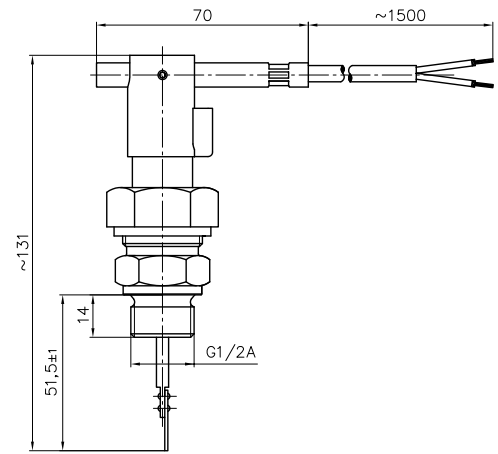

Type	Process connection	Insert in Nominal diameter	Setpoint ranges [m ³ /h]*		Max. flow rate [m ³ /h]
			Increasing flow ON	Decreasing flow OFF	
VH305 / VHS05	Threaded adapter G½**	DN 50	1.9...2.7	1.8...2.6	30
		DN 80	5.0...8.0	4.9...7.9	80
		DN 100	8.3...12.5	8.2...12.4	150
		DN 150	17.5...25.0	17.4...24.9	200
VHS01	Soldering adapter / welding adapter	DN 50	3.8...4.9	3.7...4.8	30
		DN 80	9.0...14.3	8.9...14.2	100
		DN 100	13.0...18.8	12.7...18.4	150
		DN 150	33.0...46.0	32.9...45.9	200

* Water, 20 °C, horizontal pipe, tolerance ±15 %

** Installation into welded socket according to EN 10241, G½ female, length 15 mm

VHS05

Flow direction

VH305

Flow direction

VHS01

Flow direction

Materials in contact with fluid

	Brass version	Stainless steel version
Body, Paddle	CW614N	1.4571
Process connection	VHS05: CW614N VH305: CW614N VHS01: CW617N	1.4571
Bushing	PPE+PS Noryl™ 30 % glass fibre reinforced	PVDF
Rivet	CW508L	1.4303
Pin	1.4571	
Magnet	Hard ferrite	
O-ring	NBR	