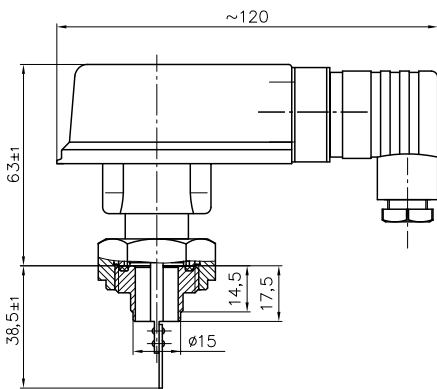

Type	Process connection	Insert in Nominal diameter	Setpoint ranges [m ³ /h]*		Max. flow rate [m ³ /h]
			Increasing flow ON	Decreasing flow OFF	
VH305 / VHS05	Threaded adapter G½**	DN 50	1.9...2.7	1.8...2.6	30
		DN 80	5.0...8.0	4.9...7.9	80
		DN 100	8.3...12.5	8.2...12.4	150
		DN 150	17.5...25.0	17.4...24.9	200
VHS01	Soldering adapter / welding adapter	DN 50	3.8...4.9	3.7...4.8	30
		DN 80	9.0...14.3	8.9...14.2	100
		DN 100	13.0...18.8	12.7...18.4	150
		DN 150	33.0...46.0	32.9...45.9	200

* Water, 20 °C, horizontal pipe, tolerance ±15 %

** Installation into welded socket according to EN 10241, G½ female, length 15 mm

VHS05

Flow direction

VH305

Flow direction

VHS01

Flow direction