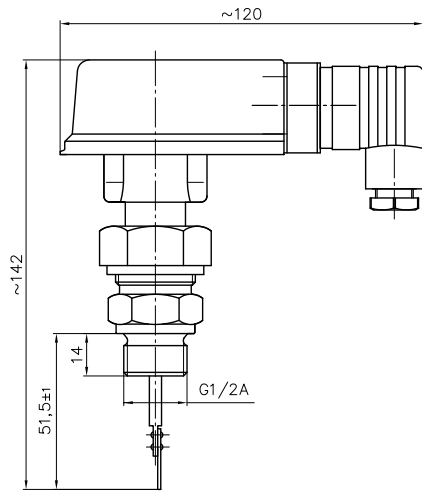

VHS05

Flow direction