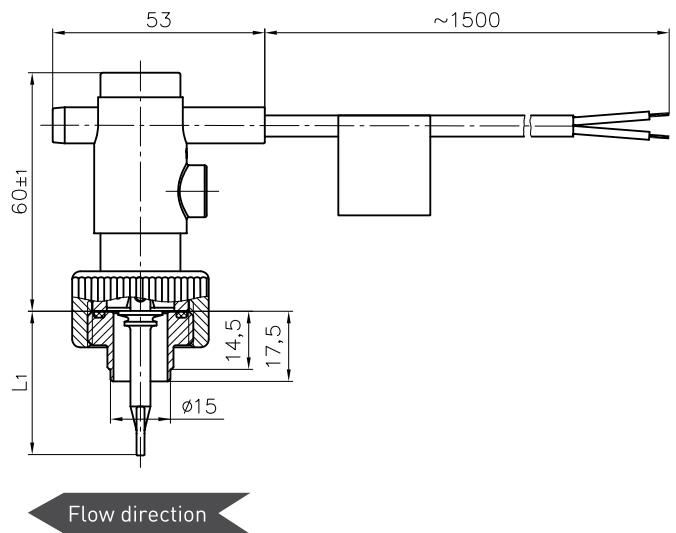

<https://sika.nt-rt.ru/> || skx@nt-rt.ru

Order code

Type	Color union nut	For copper pipes	Setpoints [l/min]*		Max. flow rate [l/min]	Order number
			Increasing flow ON**	Decreasing flow OFF		
VK320	●	Ø 22x1	10.5	9.2	100	VK320M0P10PD11
VK325	●	Ø 28x1	17.6	15.7	150	VK325M0P10PD11
		Ø 32x1	25.7	23.6	155	
VK332	●	Ø 35x1.5	20.0	17.5	160	VK332M0P10PD11
VK340	●	Ø 42x1.5	28.0	25.8	300	VK340M0P10PD11
VK350	●	Ø 54x1.5	58.3	50.2	400	VK350M2P10PD11

* Water, 20 °C, horizontal pipe, tolerance ±15 %

** Typical value

Typical pressure drop

Dimensions [mm]

Type	Paddle length L ₁
VK320	33.5
VK325	36.0
VK332	44.5
VK340	47.5
VK350	56.5

Materials in contact with fluid