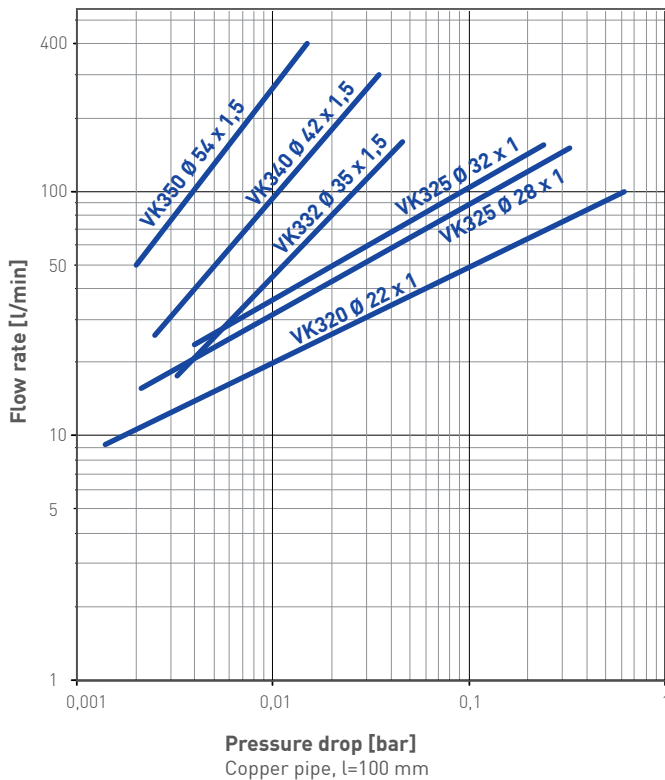

Order code

Type	Color union nut	For copper pipes	Setpoints [l/min]*		Max. flow rate [l/min]	Order number
			Increasing flow ON**	Decreasing flow OFF		
VK320	●	Ø 22x1	10.5	9.2	100	VK320M0P10PD11
VK325	●	Ø 28x1	17.6	15.7	150	VK325M0P10PD11
		Ø 32x1	25.7	23.6	155	
VK332	●	Ø 35x1.5	20.0	17.5	160	VK332M0P10PD11
VK340	●	Ø 42x1.5	28.0	25.8	300	VK340M0P10PD11
VK350	●	Ø 54x1.5	58.3	50.2	400	VK350M2P10PD11

* Water, 20 °C, horizontal pipe, tolerance ±15 %

** Typical value

Typical pressure drop

Dimensions [mm]

Type	Paddle length L₁
VK320	33.5
VK325	36.0
VK332	44.5
VK340	47.5
VK350	56.5

Materials in contact with fluid

Body	PPE+PS Noryl™ 30 % glass fibre reinforced
Paddle	PPE+PS Noryl™ 30 % glass fibre reinforced
Soldering adapter	Brass CW617N
Magnet	Hard ferrite
O-ring	NBR

Архангельск (8182)63-90-72
Астана (7172)727-132
Астрахань (8512)99-46-04
Барнаул (3852)73-04-60
Белгород (4722)40-23-64
Брянск (4832)59-03-52
Владивосток (423)249-28-31
Волгоград (844)278-03-48
Вологда (8172)26-41-59
Воронеж (473)204-51-73
Екатеринбург (343)384-55-89
Иваново (4932)77-34-06

Ижевск (3412)26-03-58
Иркутск (395)279-98-46
Казань (843)206-01-48
Калининград (4012)72-03-81
Калуга (4842)92-23-67
Кемерово (3842)65-04-62
Киров (8332)68-02-04
Краснодар (861)203-40-90
Красноярск (391)204-63-61
Курск (4712)77-13-04
Липецк (4742)52-20-81
Киргизия (996)312-96-26-47

Магнитогорск (3519)55-03-13
Москва (495)268-04-70
Мурманск (8152)59-64-93
Набережные Челны (8552)20-53-41
Нижний Новгород (831)429-08-12
Новокузнецк (3843)20-46-81
Новосибирск (383)227-86-73
Омск (3812)21-46-40
Орел (4862)44-53-42
Оренбург (3532)37-68-04
Пенза (8412)22-31-16
Казахстан (772)734-952-31

Пермь (342)205-81-47
Ростов-на-Дону (863)308-18-15
Рязань (4912)46-61-64
Самара (846)206-03-16
Санкт-Петербург (812)309-46-40
Саратов (845)249-38-78
Севастополь (8692)22-31-93
Симферополь (3652)67-13-56
Смоленск (4812)29-41-54
Сочи (862)225-72-31
Ставрополь (8652)20-65-13
Таджикистан (992)427-82-92-69

Сургут (3462)77-98-35
Тверь (4822)63-31-35
Томск (3822)98-41-53
Тула (4872)74-02-29
Тюмень (3452)66-21-18
Ульяновск (8422)24-23-59
Уфа (347)229-48-12
Хабаровск (4212)92-98-04
Челябинск (351)202-03-61
Череповец (8202)49-02-64
Ярославль (4852)69-52-93