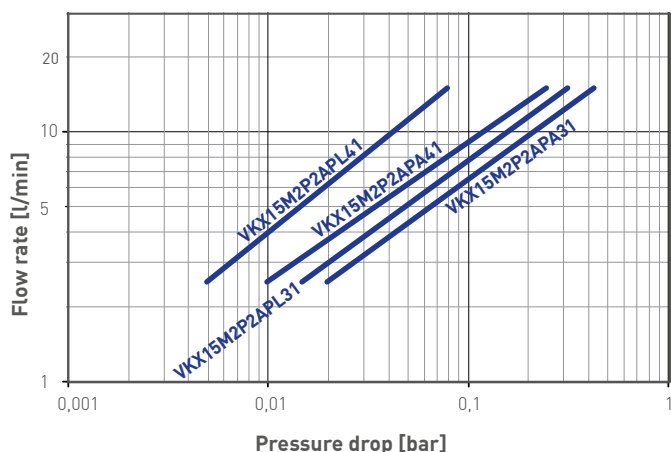

Typical pressure drop

Flow direction

Materials in contact with fluid

Body	PPE+PS Noryl™ 30 % glass fibre reinforced
Paddle	PPE+PS Noryl™ 30 % glass fibre reinforced
Pin	Stainless steel 1.4571
Magnet	Hard ferrite
O-ring	EPDM
Pipe tee	Brass CW617N