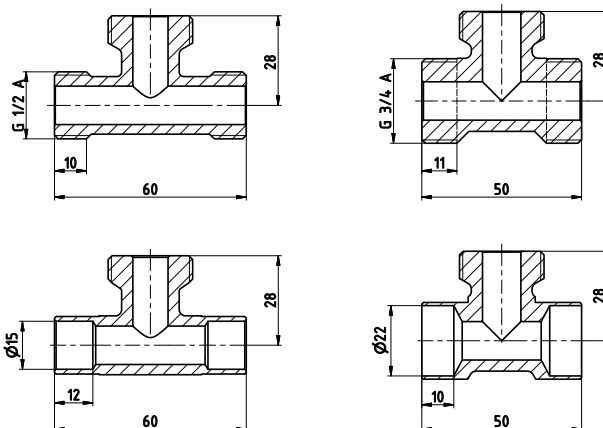

<https://sika.nt-rt.ru/> || skx@nt-rt.ru

Typical pressure drop

Flow direction

Materials in contact with fluid

Body	PPE+PS Noryl™ 30 % glass fibre reinforced
Paddle	PPE+PS Noryl™ 30 % glass fibre reinforced
Pin	Stainless steel 1.4571
Magnet	Hard ferrite
O-ring	EPDM
Pipe tee	Brass CW617N