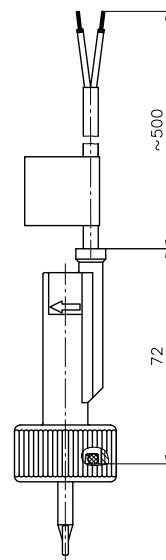

Typical pressure drop

Flow direction

Materials in contact with fluid

Body	PPE+PS Noryl™ 30 % glass fibre reinforced
Paddle	PPE+PS Noryl™ 30 % glass fibre reinforced
Pin	Stainless steel 1.4571
Magnet	Hard ferrite
O-ring	EPDM
Pipe tee	Brass CW617N