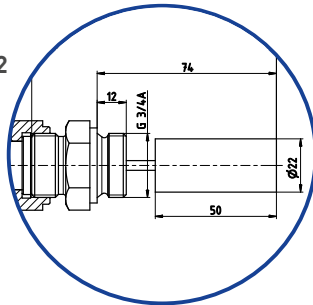

VHS00

Alternative

VHS02

VHS03

VHS04

VH600

Alternative

VH602

VH603

VH604