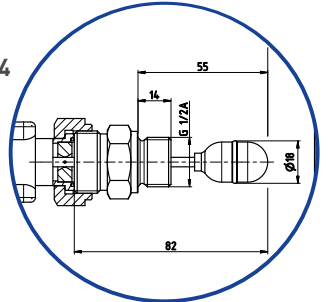

VHS00

Alternative

VHS02

VHS03

VHS04

VH600

Alternative

VH602

VH603

VH604