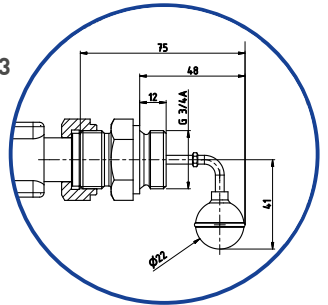

VH603

VH604

Materials in contact with fluid		
	Brass version	Stainless steel version
<b>Body, Paddle</b>	Brass CW614N	Stainless steel 1.4571
<b>Process connection</b>	Brass CW614N	Stainless steel 1.4571
<b>Bushings</b> → Standard → Type VH...X	PVDF Stainless steel 1.4571	
<b>Axis</b>	Stainless steel 1.4571	
<b>Magnet</b>	Hard ferrite	
<b>Float</b> → Ball float → Cylinder float	PVDF, Brass 2.0401 Stainless steel 1.4571	PVDF, Stainless steel A4 Stainless steel 1.4571
<b>Sealing</b>	NBR	

Order code								
Type								
<b>VHS</b>								
Plug connector incl. cable socket (standard)	VHS0		7					
Plug connector incl. cable socket with LED (option)	VHS0		9					
4-pin plug connector M12 x 1 (option)	VHS0		8					
<b>VH6</b>								
Connection cable (standard)	VH60		1					
Connection cable blue (only for VH6 with Ex option)	VH60		3					
<b>Type of float</b>								
Ball float PVDF	0M0						R3	
Cylinder float stainless steel	2M0						R3	
Ball float PVDF - elbow float bar	3M0						R3	
Cylinder float PVDF - G½	4M0						R2	
<b>Material</b>								
Brass		11			1			1
Stainless steel		31			3			3
<b>Version</b>								
Standard								()*
For use in potentially explosive atmospheres (option)								X
<b>Example order number</b>	<b>VHS0</b>	<b>0M0</b>	<b>11</b>	<b>7</b>	<b>1</b>	<b>R3</b>	<b>1</b>	