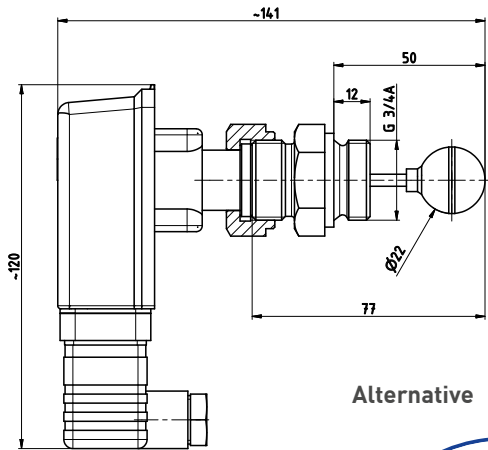

VHS00

Alternative

VHS02

VHS03

VHS04

VH600

Alternative

VH602

VH603

VH604