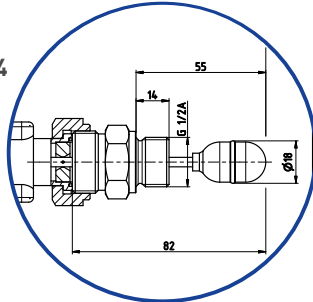

VHS00

Alternative

VHS02

VHS03

VHS04

VH600

Alternative

VH602

VH603

VH604