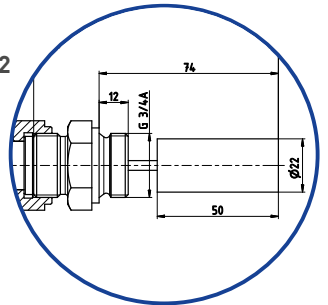

VHS00

Alternative

VHS02

VHS03

VHS04

VH600

Alternative

VH602

VH603

VH604