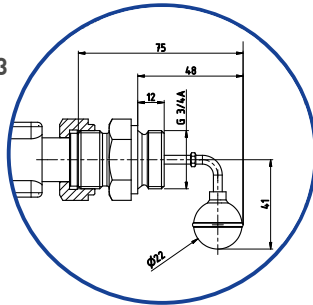

VHS00

Alternative

VHS02

VHS03

VHS04

VH600

Alternative

VH602

VH603

VH604