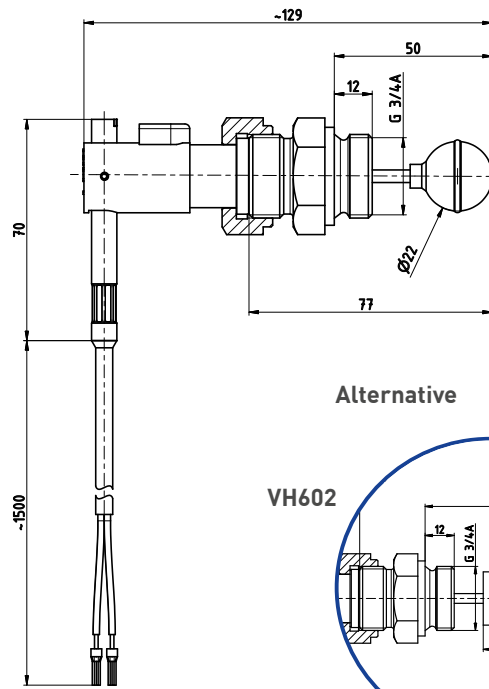

VHS00

Alternative

VHS02

VHS03

VHS04

VH600

Alternative

VH602

VH603

VH604